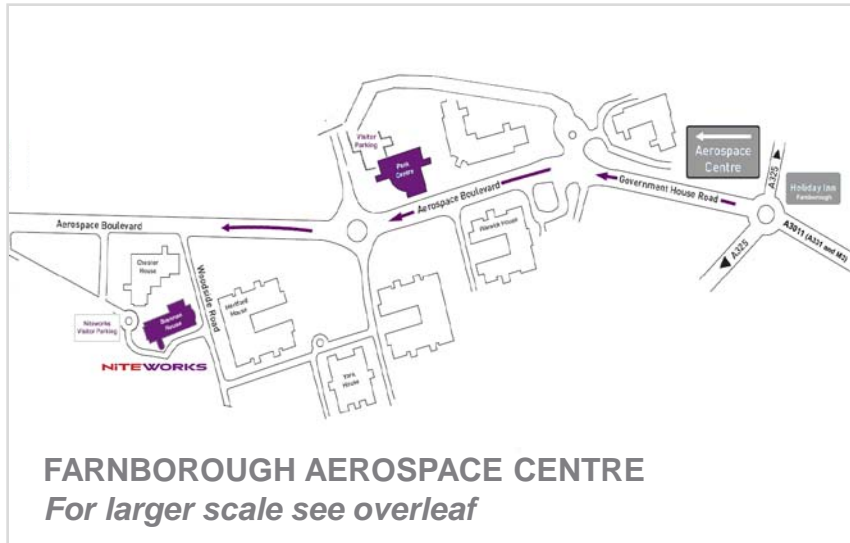

NITEWORKS

HOW TO FIND US

**Brennan House
Farnborough Aerospace Centre
Farnborough
Hants GU14 6YU**

Sat Nav GU14 6XR

Tel: 01252 383934