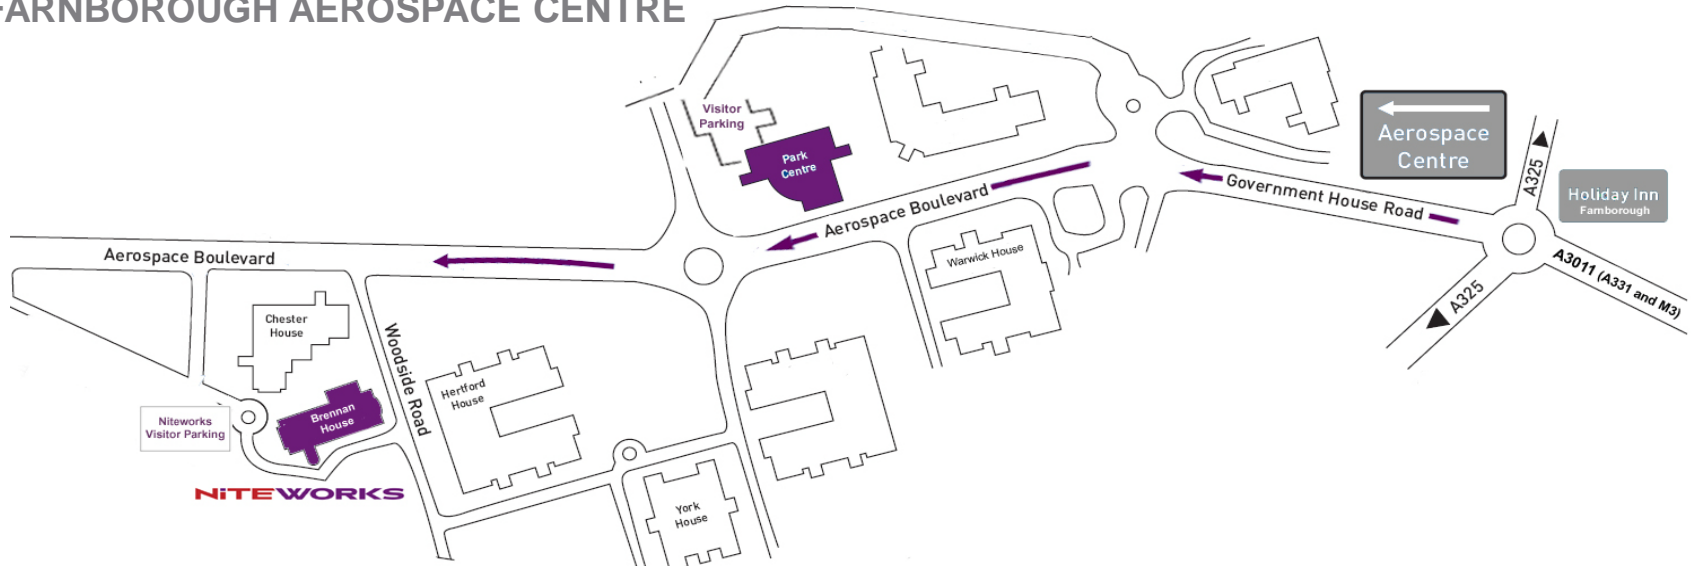

By car

Niteworks is based at Brennan House in Farnborough Aerospace Centre, Farnborough, Hampshire. Visitor parking is available behind Brennan House.

If you are using SatNav please insert the postcode GU14 6XR, not the one in our postal address.

Niteworks can be easily reached from the M3. Exit at junction 4 and then take the A331 south. Follow this road until you see signs for the A3011 towards Farnborough; from here follow the map above to Farnborough Aerospace Centre.

The Park Centre

Some of our larger events and workshops are held at the Park Centre, also located at Farnborough Aerospace Centre and clearly marked on the map. The Park Centre is located a couple of minutes away from the Niteworks office at Brennan House and has plenty of parking spaces behind the building.

Farnborough North Camp station (trains to / from Reading and Gatwick Airport) is approximately 10 minutes drive from Niteworks. Please note that taxis do not regularly wait outside; local taxi company Rushmoor Taxis can be contacted on 01252 333555.