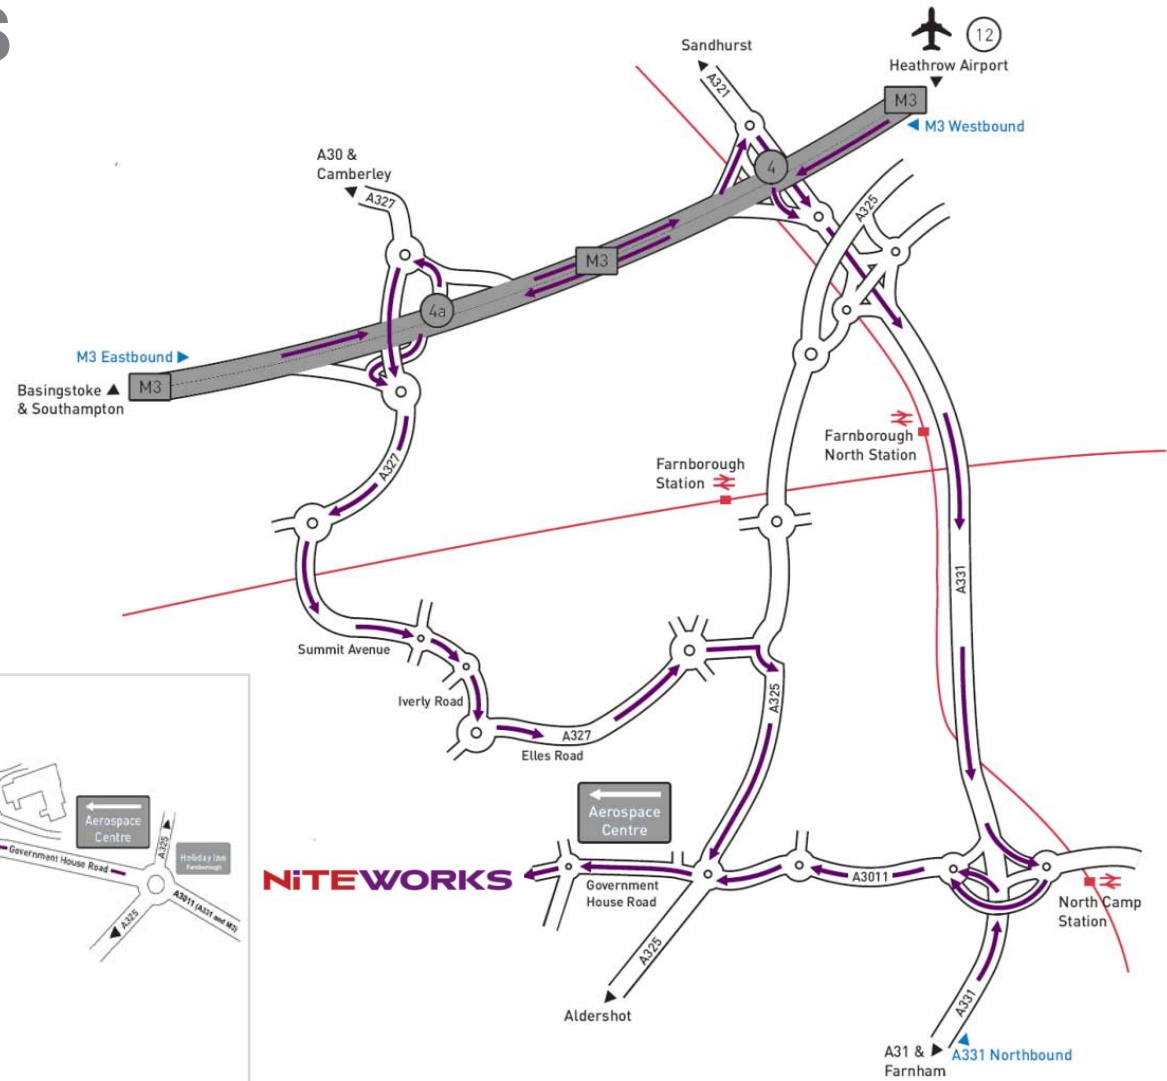

FARNBOROUGH AEROSPACE CENTRE
For larger scale see overleaf